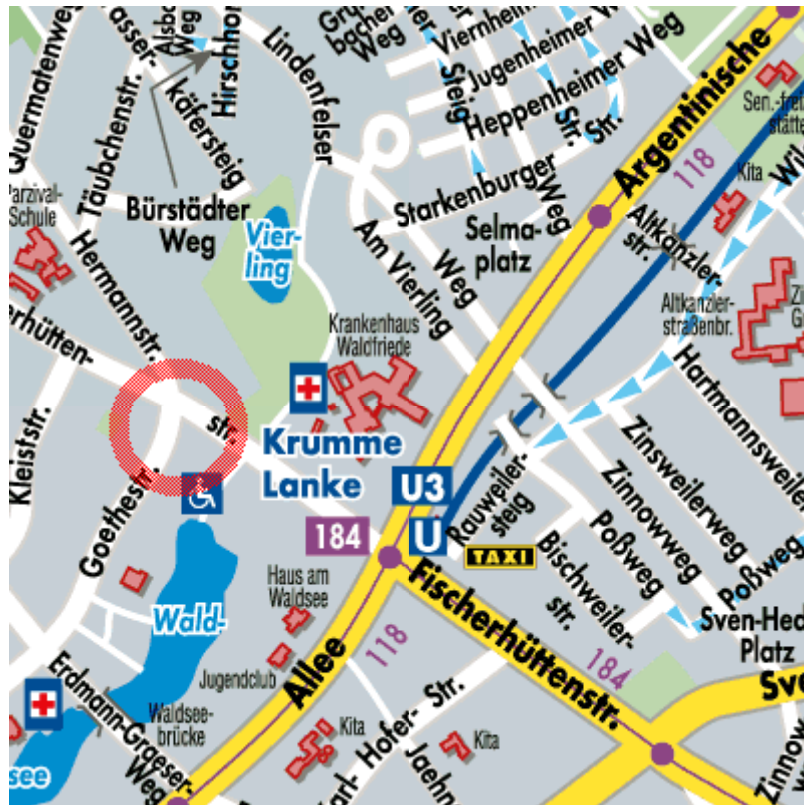

The **Clubhaus** of the Freie Universität Berlin:
Goethestr. 49
14163 Berlin

You can also find this map if you follow this link:

<http://www.berlin.de/stadtplan/map.asp?sid=2d26e7d24cea0d42464cf17bbd64c2a3&ix=1578&iy=1593&grid=dedatlas10>