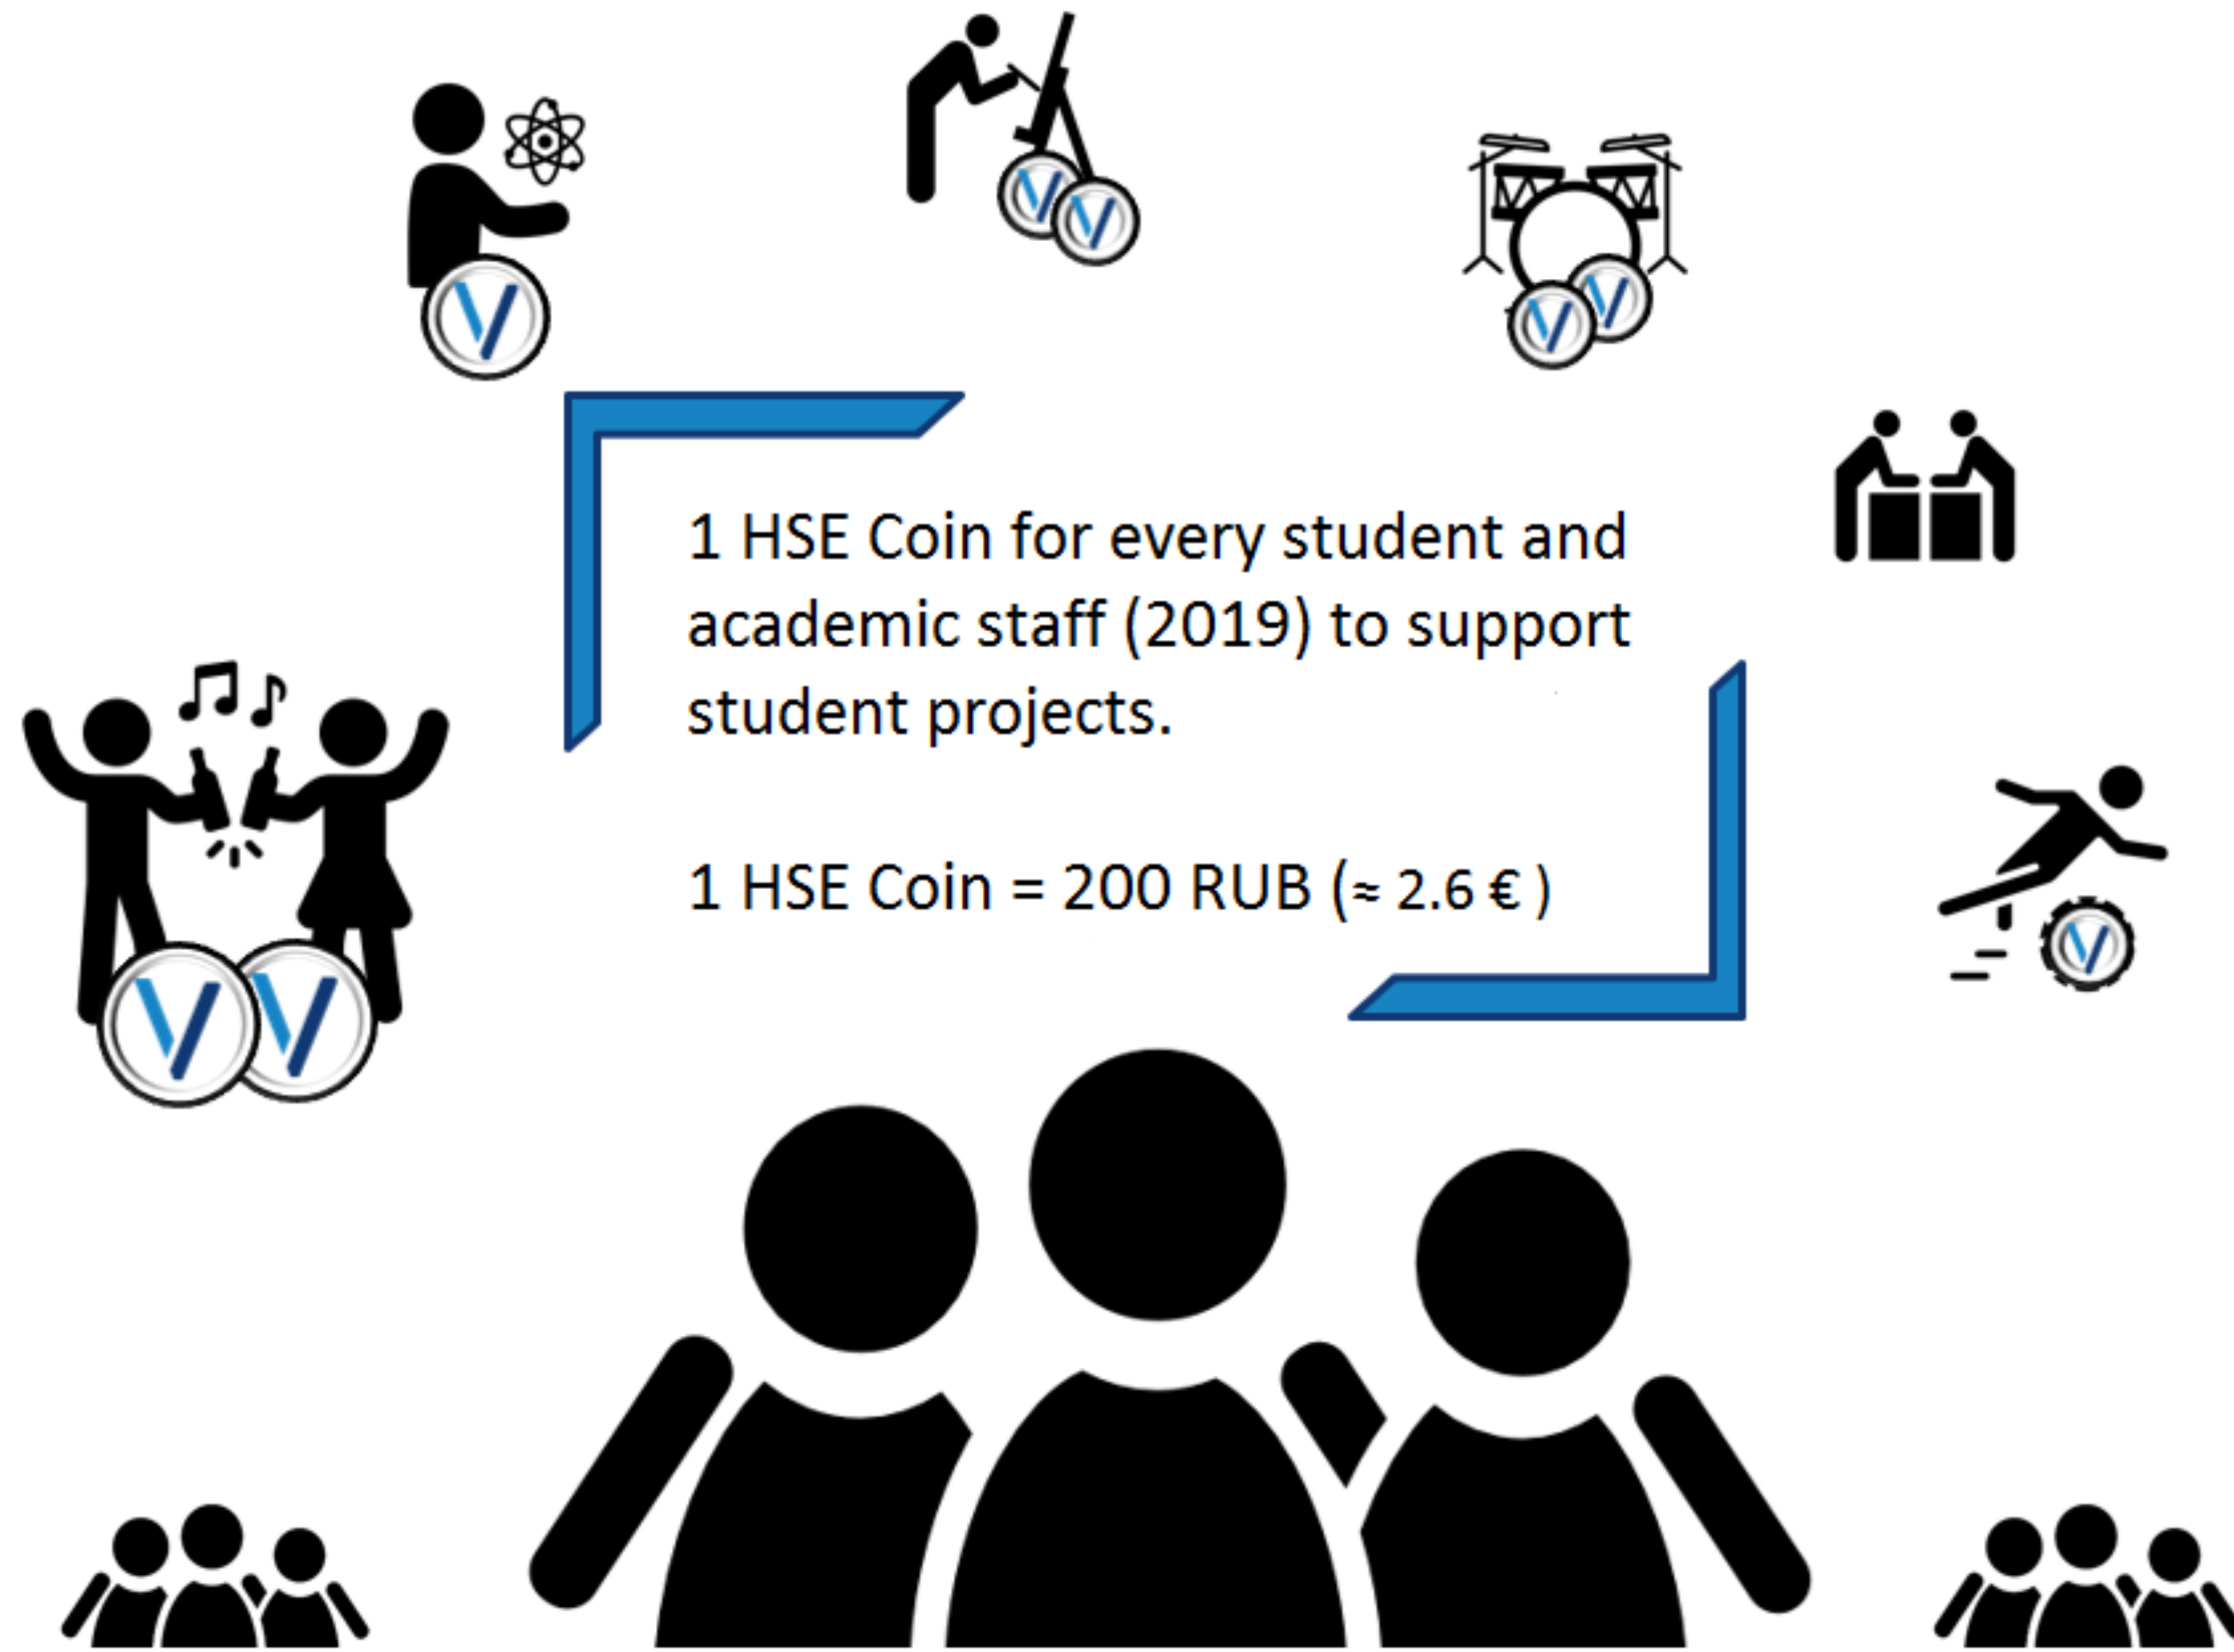

Every year each club gets 10 000 RUB (130 EUR) to maintain their routine activities.

Student club activity should be visible for both internal and external audiences

Student Project Contest

Student Project Contest is a way of providing financial support to student initiatives. A student or a group of students may submit their project and receive up to 200,000 RUB (2`650 EUR) for its realisation.

- research and education;
- cultural events;
- media;
- sport projects;
- social projects;
- free category

University administrators decide what initiatives should be funded

Since 2014: 692 projects were initiated, 115 projects won the contest

11`317`895 RUB have been allocated for project realisation.

HSECoin -- Internal Crowdfunding for Student Initiatives

What if Students decide themselves what are the most interesting projects to be supported by the University?

Available from September 2018

Project is funded if 70% of the goal is collected

So far: 17 projects – 5 071 donated HSE Coins average of 0.86 HSE Coin

13 reached the goal (HSE app, W-W-W, The Vyshka etc)