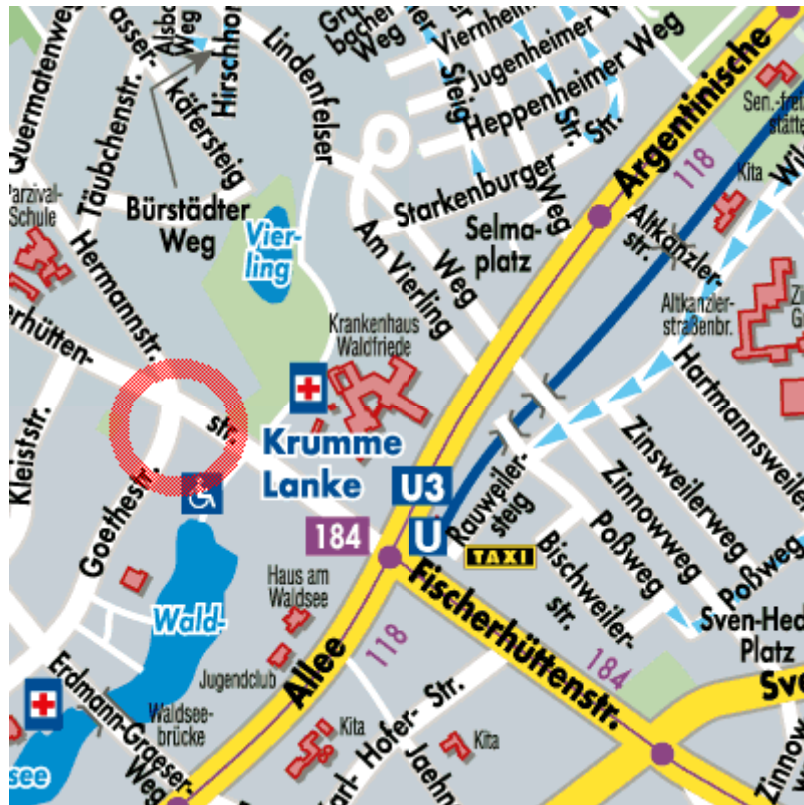

From the railway station Zoologischer Garten:

-  S+U Zoologischer Garten: U2 Direction **S+U Pankow** (ca. 2 min)
- Please switch U2 to U3
-  U Wittenbergplatz: U3 Direction: **Krumme Lanke** (ca. 22 min)

How to go to the Clubhaus from Ravenna Hotel by public transport:

-  Bus X83: Direction **Königin-Luise-Str./Clayallee** (ca. 5 min)
- Please switch Bus to U3
-  Dahlem-Dorf: U3 Direction **Krumme Lanke** (ca. 8 min)

How to go from Ravenna Hotel to the restaurant Monte Croce by public transport:

-  Bus X83 Direction: **Lichtenrade** (ca. 2 min)
- Please switch bus to U9
-  S+U Rathaus Steglitz: U9 Direction **Osloer Str.** (ca. 6 min)
- Please switch U9 to U7
-  U Berliner Str.: U7 Direction **Rudow** (ca. 10 min)
- U7 Gneisenau Str.

The **Clubhaus** of the Freie Universität Berlin:
Goethestr. 49
14163 Berlin

You can also find this map if you follow this link:

<http://www.berlin.de/stadtplan/map.asp?sid=2d26e7d24cea0d42464cf17bbd64c2a3&ix=1578&iy=1593&grid=dedatlas10>