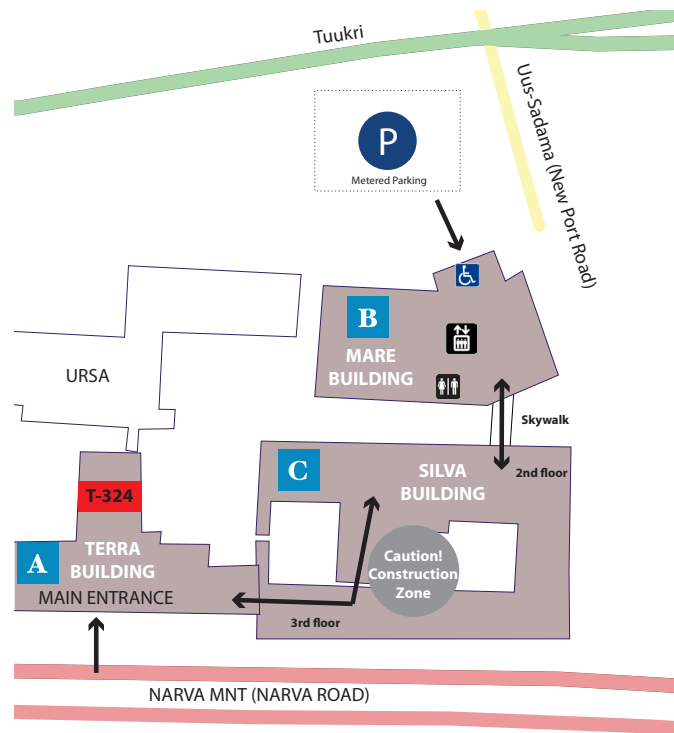

Campus Map of Tallinn University

The Tallinn University campus is comprised of several buildings in close proximity, connected via skywalks. The main entrance to the Terra building is on the Narva Road. The entrance to the Mare building, is adjacent to the metered parking lot off Tuukri.

The skywalk links the second floor of the Silva building to the Mare building. IAPL 2012 signs will guide participants in each direction between the Terra and Mare entrances.

A Terra Building

Narva Road 29, Tallinn
Main Entrance to the University

The Terra building includes the following IAPL 2012 Conference rooms:

Registration Desk, Book Exhibit, Conference Café & Information Desk
T-324

Sessions
T-307
T-318

C Silva Building

Conference participants must go through the Silva building hallways to move between the Mare (2nd floor) and Terra (3rd floor).

B Mare Building

The Mare building includes the following IAPL 2012 Conference rooms:

Sessions

Tallinn Hall (M-218)

M-131
M-213
M-214
M-223
M-224
M-226
M-227
M-340
M-648*
M-649*

*Accessible only by lift

please note: the first digit of each room number indicates its floor